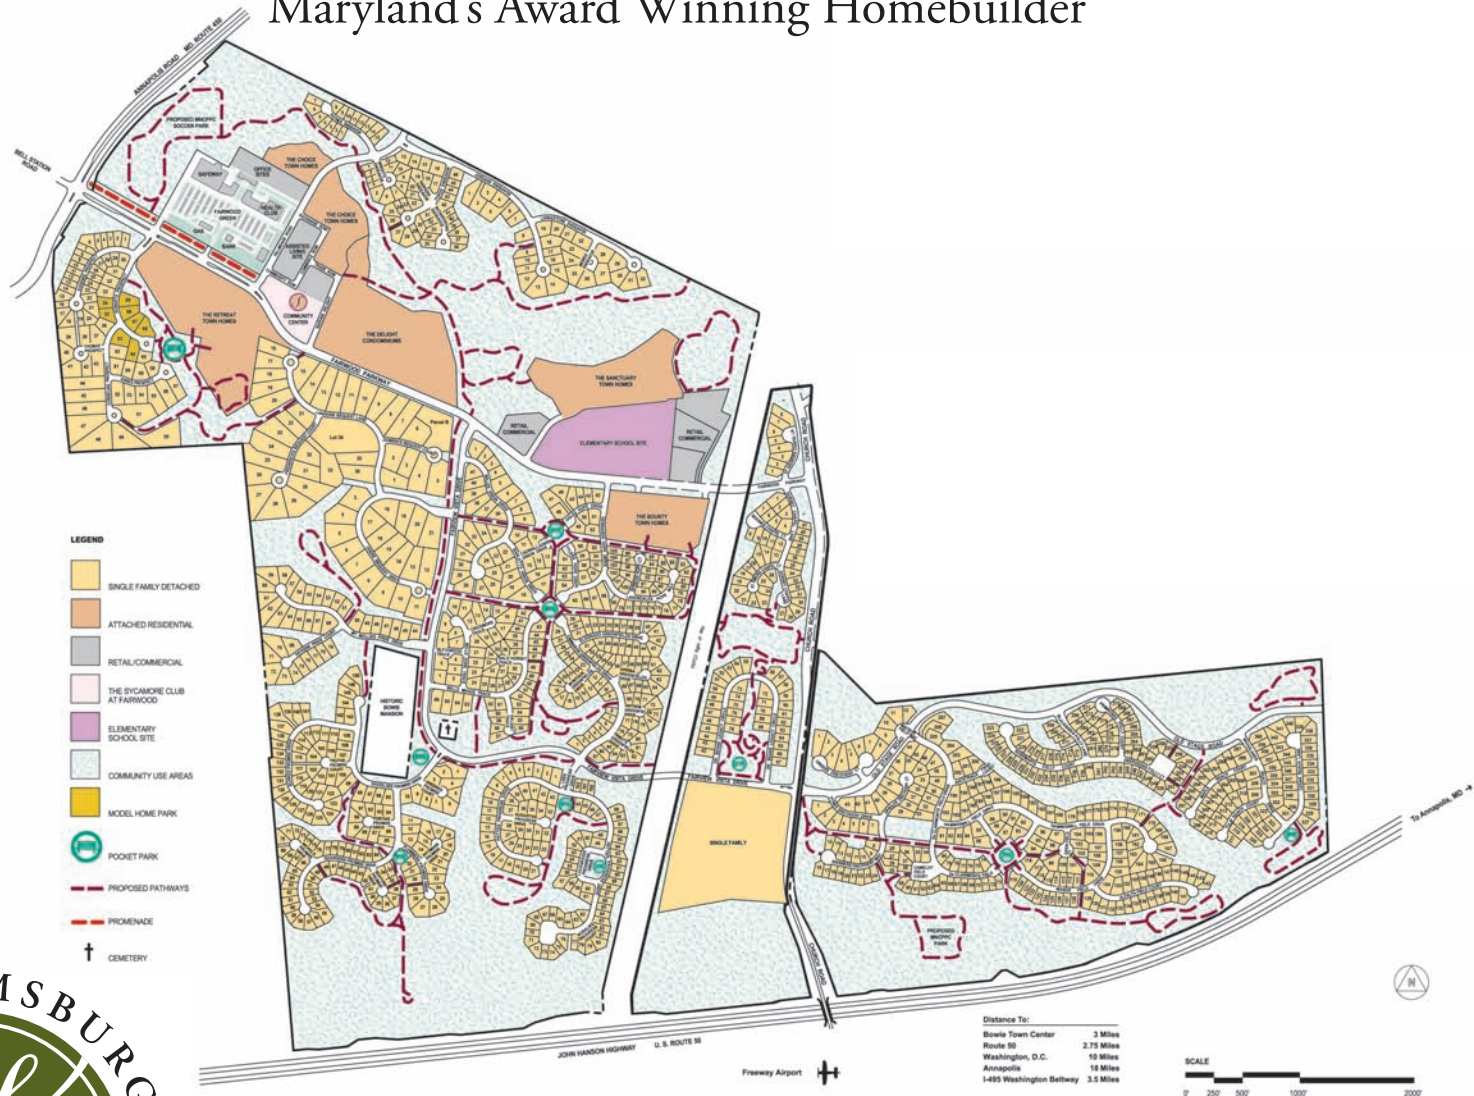

Williamsburg Homes

Maryland's Award Winning Homebuilder

1. **LEGEND**
2. SINGLE FAMILY DETACHED
   - ATTACHED RESIDENTIAL
   - RETAIL/COMMERCIAL
   - THE BICKAMORE CLUB AT FAIRWOOD
   - ELEMENTARY SCHOOL SITE
   - COMMUNITY USE AREAS
   - MODEL HOME PARK
   - POCKET PARK
   - PROPOSED PATHWAYS
   - PROMENADE
   - † CEMETERY